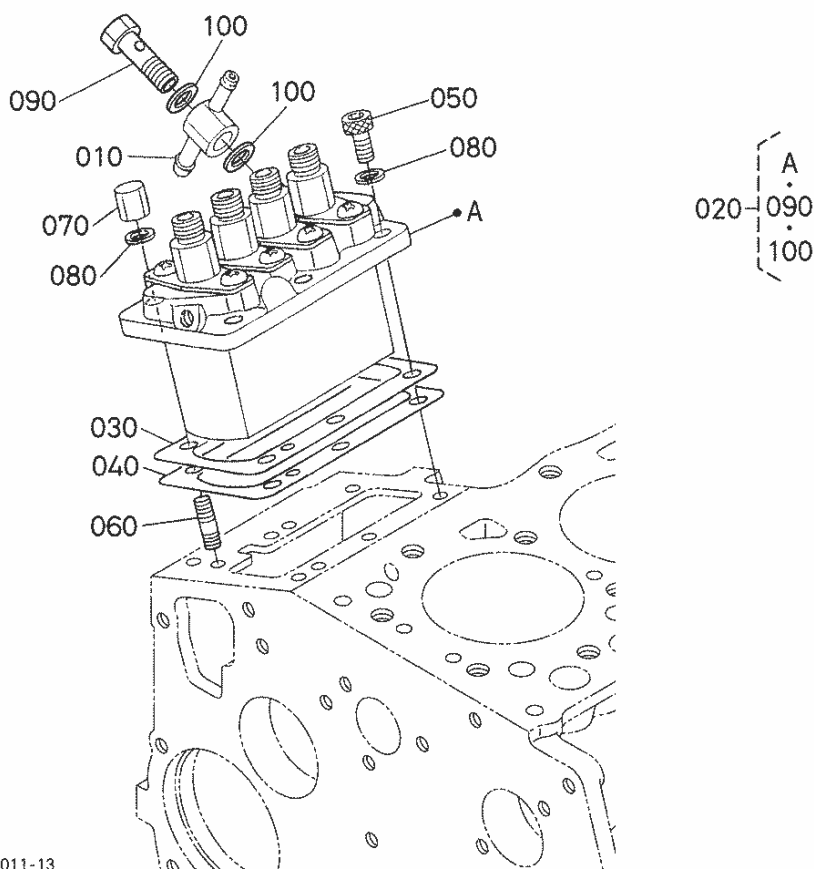

020200 INJECTION PUMP

16226-011-13

Part Number	Position	Description	Notes	Stock	Picture?	Cart
16271-95690	010	JOINT,EYE		0		Add To Cart
16062-51010	020	ASSY PUMP,INJECTION		0		Add To Cart
16040-52092	030	SHIM,INJECTION	0.20mm	0		Add To Cart
16040-52112	030	SHIM,INJECTION PUMP	0.25mm	0		Add To Cart
16040-52122	040	SHIM,INJECTION PUMP	0.30mm	0		Add To Cart
01311-10620	050	BOLT,SOCKET HEAD		0		Add To Cart
15841-91500	060	STUD		2	Yes	Add To Cart
15841-92320	070	NUT		0		Add To Cart
04512-60060	080	WASHER, SPRING		0	Yes	Add To Cart
16271-51320	090	SCREW,HOLLOW		0		Add To Cart
15841-96650	100	GASKET		2	Yes	Add To Cart

Parts Hotline : 877-260-3528

As of 06-28-2014