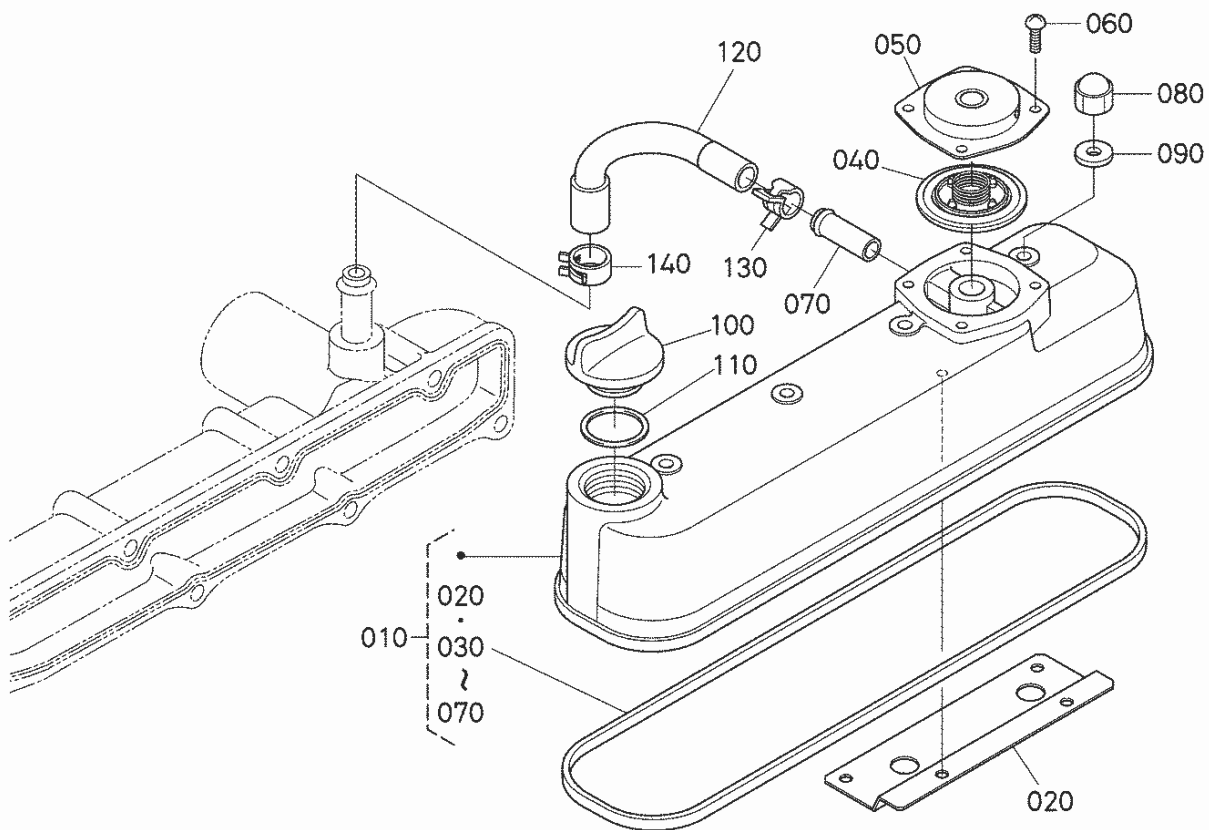

000502 HEAD COVER

Part Number	Position	Description	Notes	Stock	Picture?	Cart
1G072-14504	010	ASSY COVER,CYL.HEAD	S/N Break. Please Call	0		Add To Cart
1G072-14503	010	ASSY COVER,CYL.HEAD	S/N Break. Please Call	0		Add To Cart
1G072-14500	010	ASSY COVER,CYL.HEAD	S/N Break. Please Call	0		Add To Cart
1G032-05370	020	SHIELD BREATHER		0		Add To Cart
16241-14520	030	GASKET,HEAD COVER		0		Add To Cart
1G911-05203	040	COMP VALVE,BREATHER	S/N Break. Please Call	0	Yes	Add To Cart
1G911-05202	040	COMP.VALVE,BREATHER	S/N Break. Please Call	0		Add To Cart
1G911-05200	040	COMP.VALVE,BREATHER	S/N Break. Please Call	0		Add To Cart
1G911-05120	050	COVER,BREATHER		0		Add To Cart
1G801-05120	050	COVER,BREATHER		0		Add To Cart
03054-50510	060	SCREW,PAN HEAD(PHILL		9	Yes	Add To Cart
17331-73342	070	PIPE,WATER RETURN		0		Add To Cart
15952-92330	080	NUT		0		Add To Cart
15951-96660	090	GASKET		2	Yes	Add To Cart
E9151-33140	100	PLUG,OIL FILLER		6	Yes	Add To Cart
04814-50300	110	O RING		5	Yes	Add To Cart
1G032-05510	120	TUBE,BREATHER		0		Add To Cart
09318-88150	130	CLAMPHOSE		0		Add To Cart
16259-05580	140	CLAMP,HOSE		0		Add To Cart

Parts Hotline : 877-260-3528

As of 06-28-2014