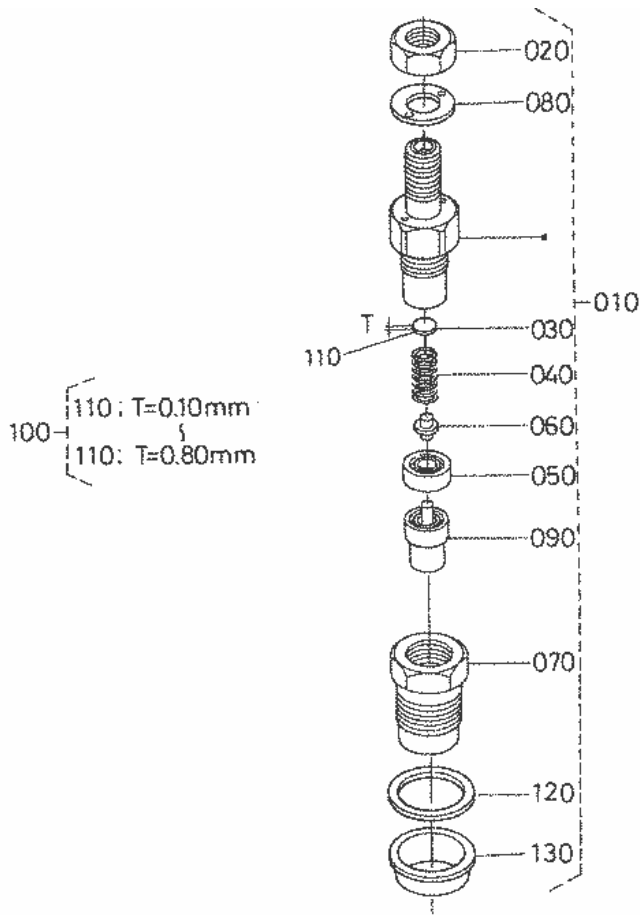

020702 NOZZLE HOLDER [COMPONENT PARTS]

Part Number	Position	Description	Notes	Stock	Picture?	Cart
1G065-53900	010	KIT HOLDER,NOZZLE		0		Add To Cart
16032-92030	020	NUT		0		Add To Cart
16032-53230	030	WASHER,ADJUSTING		0		Add To Cart
16032-53170	040	SPRING,NOZZLE		0		Add To Cart
16032-53350	050	SPACER,DISTANCE		0		Add To Cart
16032-53160	060	PUSH ROD		0		Add To Cart
16032-53280	070	NUT,NOZZLE		0		Add To Cart
16032-94040	080	WASHER,PLAIN		0		Add To Cart
1G065-53610	090	PIECE,NOZZLE		0		Add To Cart
16032-98100	100	ASSY WASHER,ADJUST	OPTION	0		Add To Cart
16032-98500	110	WASHER,ADJUSTING	0.10mm	0		Add To Cart
16032-98510	110	WASHER,ADJUSTING	0.20mm	0		Add To Cart
16032-98520	110	WASHER,ADJUSTING	0.30mm	0		Add To Cart
16032-98530	110	WASHER,ADJUSTING	0.40mm	0		Add To Cart
16032-98540	110	WASHER,ADJUSTING	0.50mm	0		Add To Cart
16032-98550	110	WASHER,ADJUSTING	0.52mm	0		Add To Cart
16032-98560	110	WASHER,ADJUSTING	0.54mm	0		Add To Cart
16032-98570	110	WASHER,ADJUSTING	0.56mm	0		Add To Cart
16032-98580	110	WASHER,ADJUSTING	0.58mm	0		Add To Cart
16032-98590	110	WASHER,ADJUSTING	0.80mm	0		Add To Cart
15841-53622	120	GASKET		13	Yes	Add To Cart
19077-53650	130	SEAL,HEAT		4	Yes	Add To Cart

Parts Hotline : 877-260-3528

As of 06-28-2014