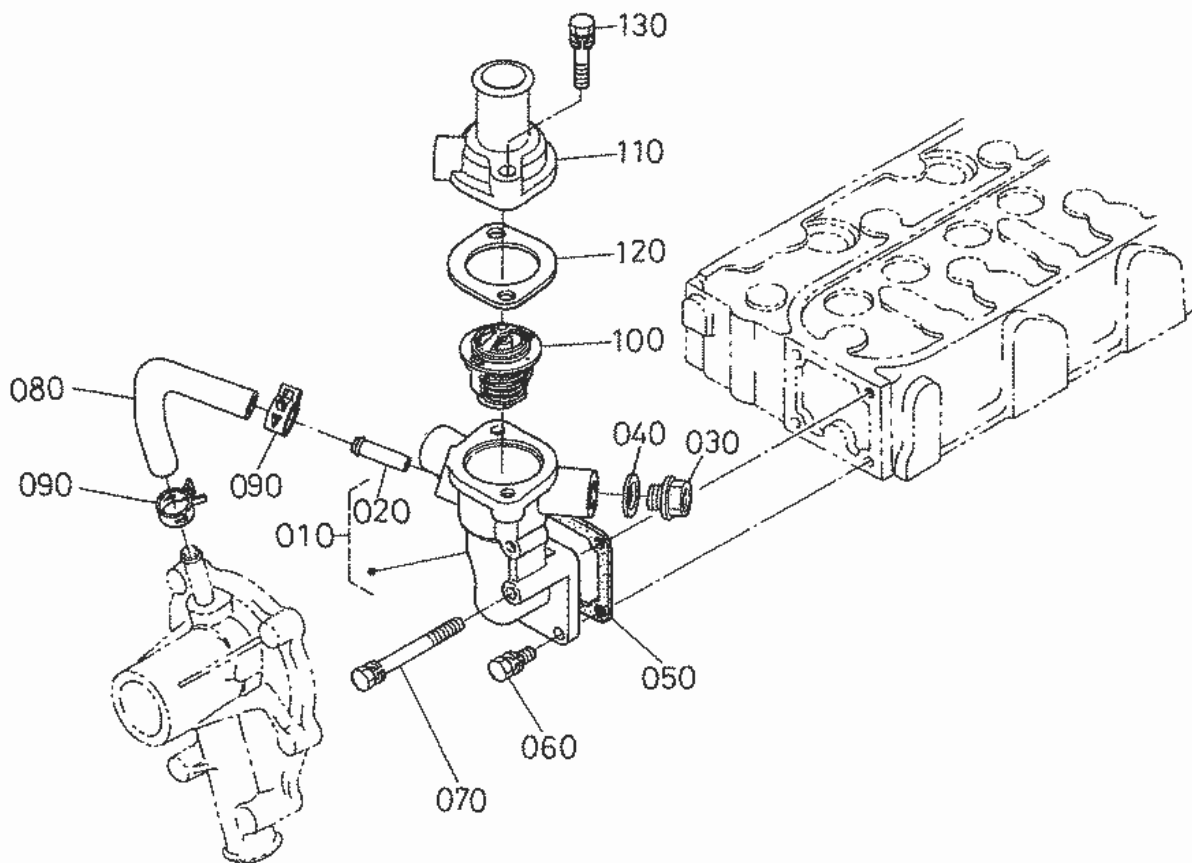

050000 WATER FLANGE AND THERMOSTAT

16254-023-10

Part Number	Position	Description	Notes	Stock	Picture?	Cart
16180-72700	010	COMP.FLANGE,WATER		0		Add To Cart
16241-73370	020	PIPE,WATER RETURN		1	Yes	Add To Cart
06311-55030	030	PLUG		0		Add To Cart
16261-96710	040	GASKET		0		Add To Cart
16264-72920	050	GASKET,WATER FLANGE		2	Yes	Add To Cart
01023-50616	060	BOLT,SEMS		18	Yes	Add To Cart
01023-50655	070	BOLT,SEMS		0		Add To Cart
16241-73350	080	PIPE,WATER RETURN		1	Yes	Add To Cart
16241-73360	090	BAND,PIPE		0		Add To Cart
15321-73010	100	ASSY THERMOSTAT	S/N Break. Please Call	0		Add To Cart
15321-73014	100	ASSY THERMOSTAT	S/N Break. Please Call	0	Yes	Add To Cart
16219-73260	110	COVER,THERMOSTAT		0		Add To Cart
16221-73270	120	GASKET,THERMOSTAT		46	Yes	Add To Cart
01123-50835	130	BOLT,SEMS		9	Yes	Add To Cart