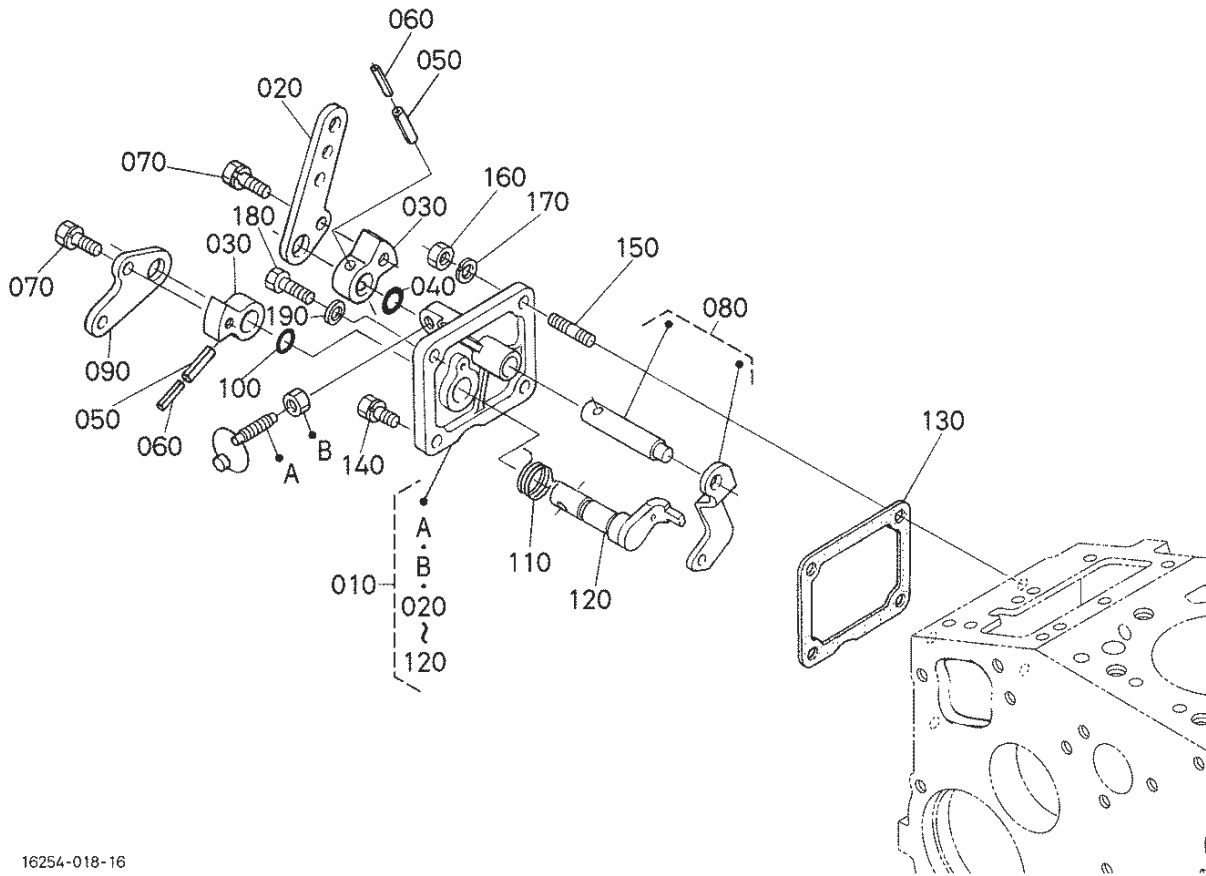

020500 SPEED CONTROL PLATE

16254-018-16

Part Number	Position	Description	Notes	Stock	Picture?	Cart
16205-57010	010	ASSY PLATE,CONTROL		0		Add To Cart
16205-57150	020	LEVER,SPEED CONTROL		0		Add To Cart
16205-57160	030	LEVER,SPEED CONTROL		0		Add To Cart
04814-00100	040	O RING		0		Add To Cart
05411-00420	050	PIN,SPRING		3	Yes	Add To Cart
05411-02520	060	PIN,SPRING		0		Add To Cart
01023-50612	070	BOLT,SEMS		11	Yes	Add To Cart
16205-56020	080	COMP.LEVER,GOVERNOR		0		Add To Cart
16205-57720	090	LEVER,ENGINE STOP		0		Add To Cart
04814-10070	100	O-RING		0		Add To Cart
16205-57510	110	SPRING,RETURN		1		Add To Cart
16205-57740	120	COMP.LEVER,STOP		0		Add To Cart
16264-57210	130	GASKET		0		Add To Cart
01023-50616	140	BOLT,SEMS		18	Yes	Add To Cart
16245-91540	150	STUD		0		Add To Cart
02056-50060	160	HEX.NUT		33	Yes	Add To Cart
04512-50060	170	WASHER,SPRING LOCK		0		Add To Cart
01053-50618	180	HEX.BOLT		0		Add To Cart
15601-96650	190	GASKET		8	Yes	Add To Cart