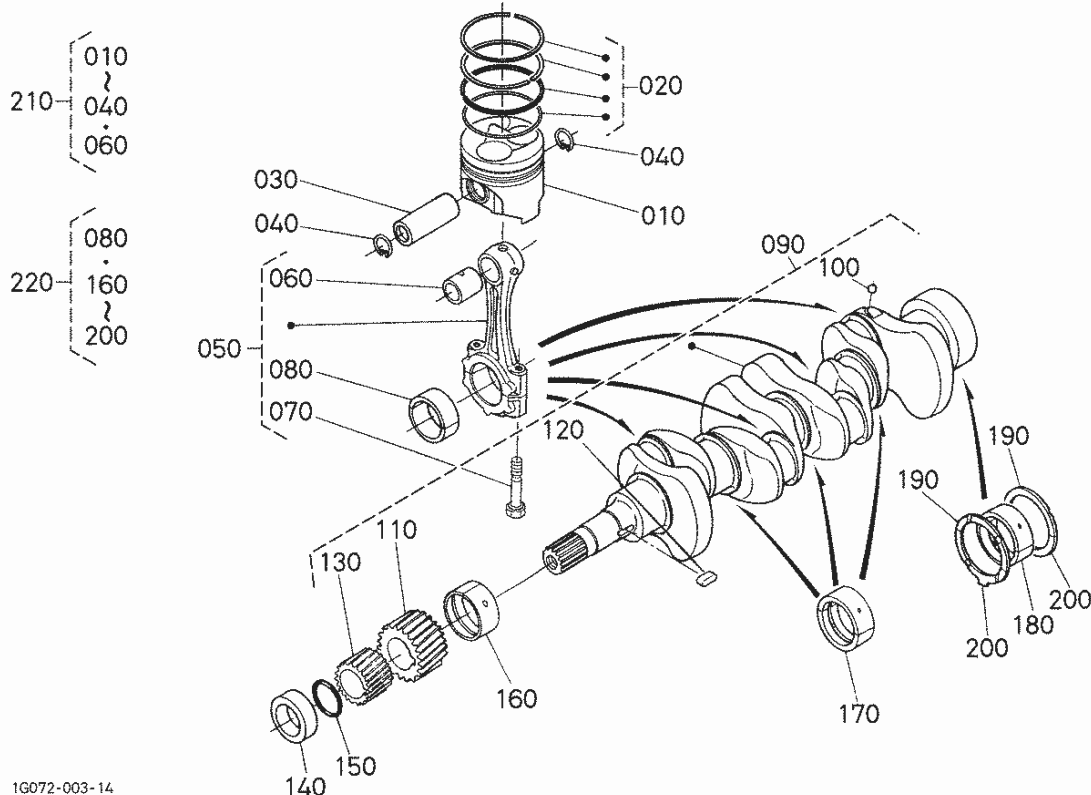

010100 CAMSHAFT AND IDLE GEAR SHAFT

Part Number	Position	Description	Notes	Stock	Picture?	Cart
16261-15550	010	TAPPET		0		Add To Cart
16241-15110	020	PUSH ROD		0		Add To Cart
16271-16010	030	ASSY CAMSHAFT		0		Add To Cart
16271-16910	030	ASSY CAMSHAFT		0		Add To Cart
15521-93610	040	SCREW,SET		0		Add To Cart
16241-16510	050	GEAR,CAM		0		Add To Cart
05712-00518	060	FEATHER KEY		0		Add To Cart
16241-16270	070	STOPPER,CAMSHAFT		0		Add To Cart
01023-50614	080	BOLT,SEMS	S/N Break. Please Call	10	Yes	Add To Cart
01023-50616	080	BOLT,SEMS	S/N Break. Please Call	18	Yes	Add To Cart
16251-24010	090	COMP GEAR,IDLE		0		Add To Cart
16251-24980	100	BUSH,IDLE GEAR		0		Add To Cart
16251-24020	110	COMP GEAR,IDLE		0		Add To Cart
16251-24320	120	CIR CLIP,INTERNAL		0		Add To Cart
16251-24360	130	COLLAR,IDLE GEAR		0		Add To Cart
15741-24370	140	COLLAR,IDLE GEAR		0		Add To Cart
15741-24320	150	CIR CLIP,IDLE GEAR		0		Add To Cart
16251-24250	160	SHAFT,IDLE GEAR		0		Add To Cart
01023-50616	170	BOLT,SEMS		18	Yes	Add To Cart
16251-24350	180	BEARING,TAPER-ROLLER		0		Add To Cart
02410-00040	190	NUT,BEARING		0		Add To Cart
16251-92210	200	NUT,LOCK		0		Add To Cart

Parts Hotline : 877-260-3528

As of 06-28-2014

010200 PISTON AND CRANKSHAFT

NOTE 1 : ORDER BY REF. No. 010 (16060-2111-3) and 020 (STD).

NOTE 2 : ORDER BY REF. No. 010 (16060-2191-3) and 020 (+0.50mm).

16072-003-14