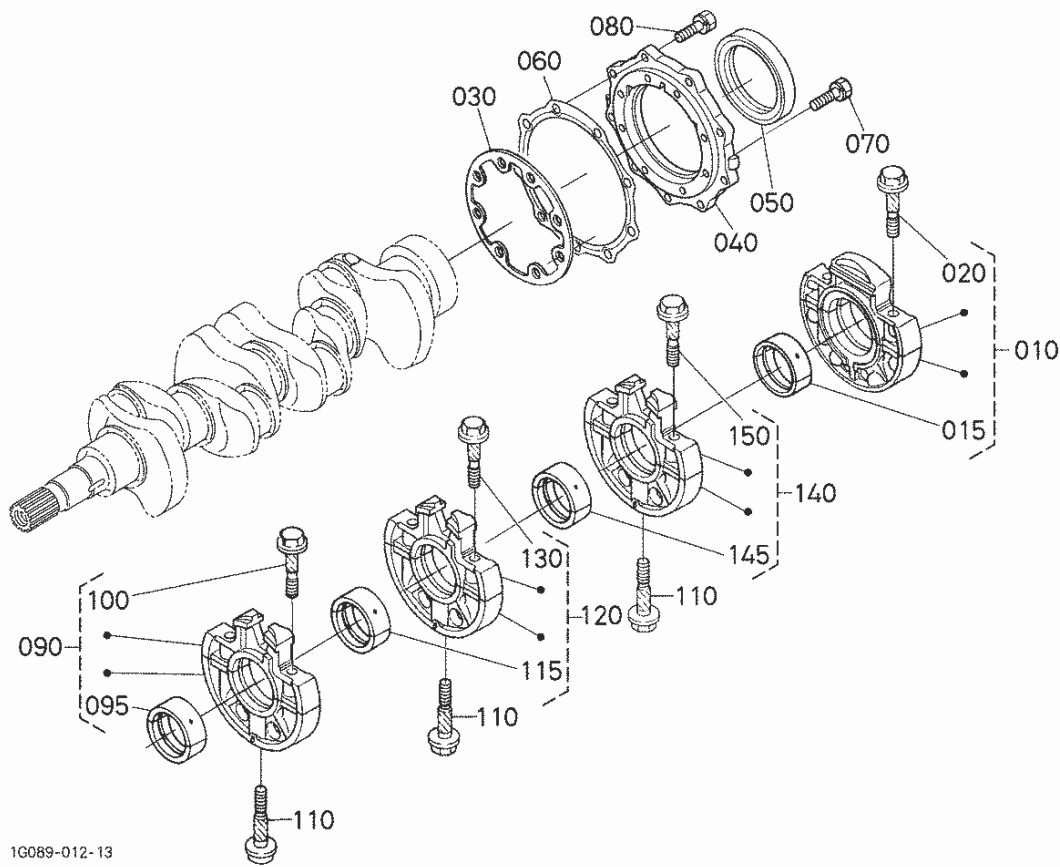

010000 MAIN BEARING CASE

Part Number	Position	Description	Notes	Stock	Picture?	Cart
16292-07095	010	ASSY BRG.CASE,WHEEL	S/N Break. Please Call	0		Add To Cart
16292-07093	010	ASSY BRG.CASE,WHEEL	S/N Break. Please Call	0		Add To Cart
16292-07090	010	ASSY BRG.CASE,WHEEL	S/N Break. Please Call	0		Add To Cart
16292-23494	015	METAL,CRANKSHAFT	S/N Break. Please Call STD SET	0		Add To Cart
16292-23494	015	METAL,CRANKSHAFT	S/N Break. Please Call STD SET	0		Add To Cart
16292-23493	015	METAL,CRANKSHAFT	S/N Break. Please Call STD SET	0		Add To Cart
16241-04540	020	BOLT,BEARING CASE		0		Add To Cart
16264-04360	030	GASKET,BRG.CASE		0	Yes	Add To Cart
16241-04813	040	COVER,BEARING CASE	S/N Break. Please Call	0		Add To Cart
16241-04815	040	COVER,BEARING CASE	S/N Break. Please Call	0		Add To Cart
16271-04460	050	SEAL,OIL		3	Yes	Add To Cart
16264-04820	060	GASKET	S/N Break. Please Call	1		Add To Cart
16264-04822	060	GASKET	S/N Break. Please Call	0		Add To Cart
01023-50625	070	BOLT,SEMS		9		Add To Cart
01023-50620	080	BOLT,SEMS		7	Yes	Add To Cart
16261-07040	090	ASSY BRG.CASE,MAIN	S/N Break. Please Call	0		Add To Cart
16261-07045	090	ASSY BRG.CASE,MAIN	S/N Break. Please Call	0		Add To Cart
16271-04040	090	ASSY CASE MAIN BRG	S/N Break. Please Call	0		Add To Cart
16241-23480	095	METAL,CRANKSHAFT	STD SET	0		Add To Cart
16241-04540	100	BOLT,BEARING CASE		0		Add To Cart
16241-04560	110	BOLT,BEARING CASE		0		Add To Cart
16241-23480	115	METAL,CRANKSHAFT	STD SET	0		Add To Cart
16261-07050	120	ASSY BRG.CASE,MAIN	S/N Break. Please Call	0		Add To Cart
16261-07055	120	ASSY BRG.CASE,MAIN	S/N Break. Please Call	0		Add To Cart
16241-04540	130	BOLT,BEARING CASE		0		Add To Cart
16282-07060	140	ASSY BRG.CASE,MAIN	S/N Break. Please Call	0		Add To Cart
16282-07065	140	ASSY BRG.CASE,MAIN	S/N Break. Please Call	0		Add To Cart
16241-23480	145	METAL,CRANKSHAFT	STD SET	0		Add To Cart
16241-04540	150	BOLT,BEARING CASE		0		Add To Cart