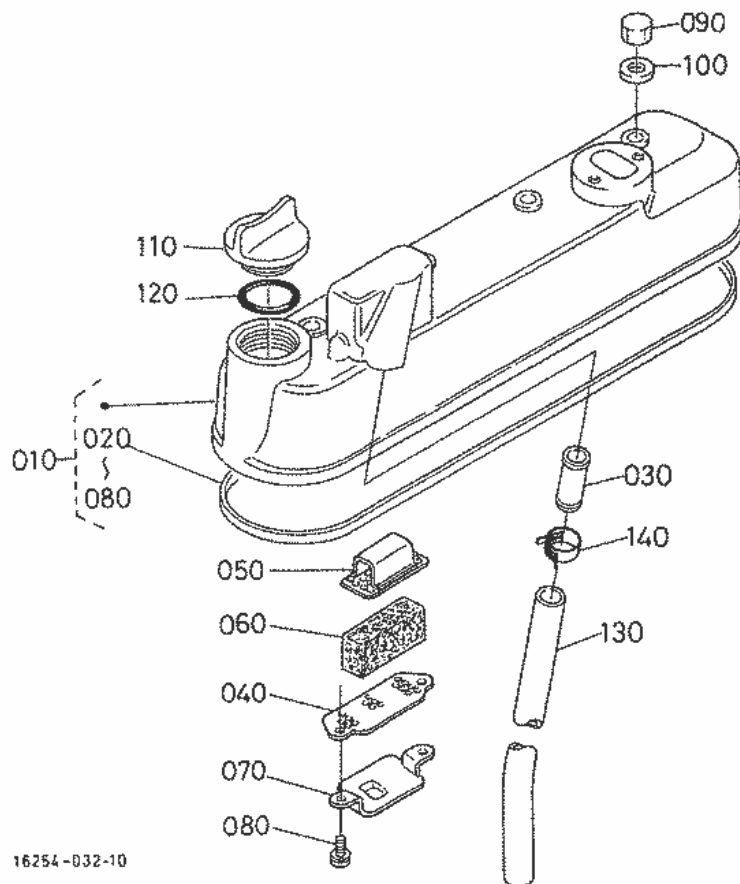

Parts Hotline : 877-260-3528

As of 06-28-2014

000501 HEAD COVER

16254-032-10

Part Number	Position	Description	Notes	Stock	Picture?	Cart
16241-14500	010	ASSY COVER CYL.HEAD		0		Add To Cart
16241-14520	020	GASKET,HEAD COVER		0		Add To Cart
16241-05550	030	JOINT,BREATHER PIPE		0		Add To Cart
16241-05140	040	PLATE B/THER ELEMENT		0		Add To Cart
16241-05150	050	PLATE B/THER ELEMENT		0		Add To Cart
16241-05670	060	ELEMENT,BREATHER		3	Yes	Add To Cart
16241-05370	070	OIL SHIELD BREATHER		0		Add To Cart
03024-50510	080	SCREW,SEMS(PAN HEAD)		1	Yes	Add To Cart
15952-92330	090	NUT		0		Add To Cart
15951-96660	100	GASKET		2	Yes	Add To Cart
15852-33140	110	PLUG,OIL FILLER		4	Yes	Add To Cart
E9151-33140	110	PLUG,OIL FILLER		6	Yes	Add To Cart
04814-50300	120	O RING		5	Yes	Add To Cart
16271-05510	130	PIPE,BREATHER		0		Add To Cart
16241-33510	140	BAND,PIPE		0		Add To Cart