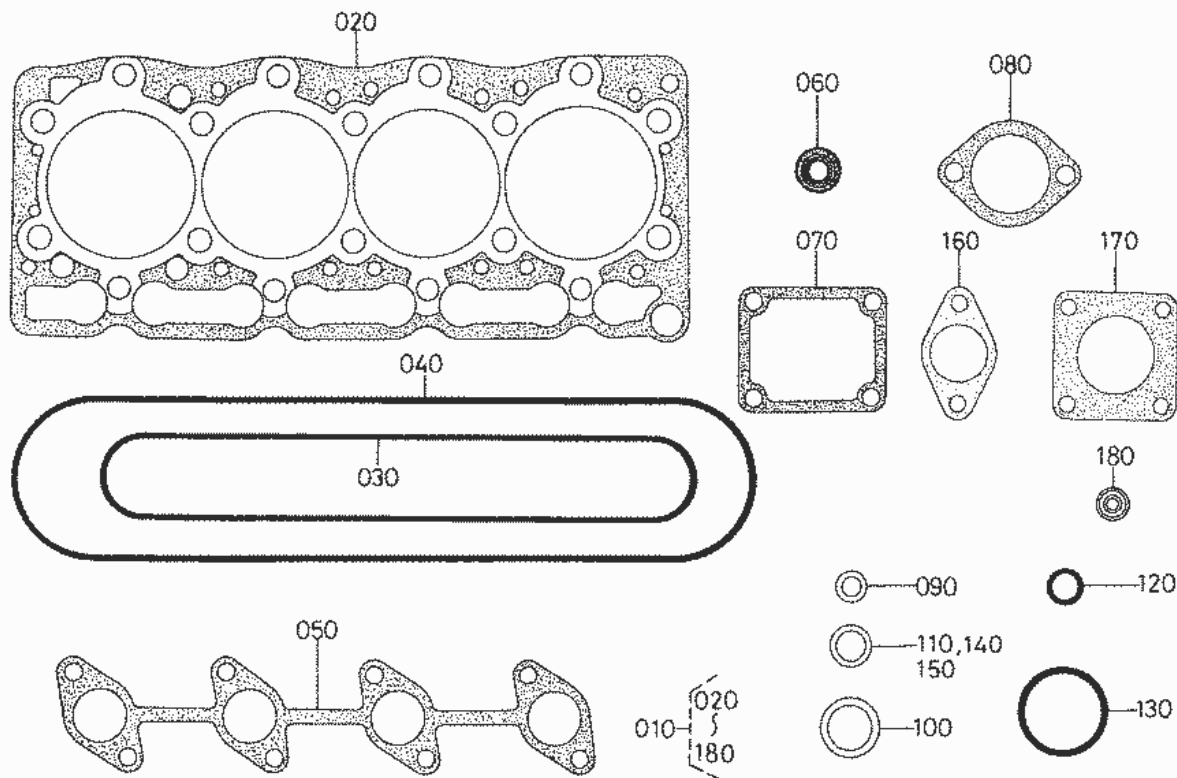

090001 UPPER GASKET KIT

16392-001-11

Part Number	Position	Description	Notes	Stock	Picture?	Cart
07916-24855	010	KIT GASKET UPPER		0		Add To Cart
16271-03310	020	GASKET CYLINDER HEAD	S/N Break. Please Call	0		Add To Cart
1G078-03310	020	GASKET CYLINDER HEAD	S/N Break. Please Call	0		Add To Cart
16241-11820	030	GASKET,IN-MANIFOLD		0		Add To Cart
16241-14520	040	GASKET,HEAD COVER		0		Add To Cart
16299-12360	050	GASKET,EX-MANIFOLD		0		Add To Cart
1C010-13150	060	SEAL,VALVE STEM		6	Yes	Add To Cart
16264-72920	070	GASKET,WATER FLANGE		2	Yes	Add To Cart
16221-73270	080	GASKET,THERMOSTAT		46	Yes	Add To Cart
15601-96650	090	GASKET		8	Yes	Add To Cart
15841-53622	100	GASKET		13	Yes	Add To Cart
15951-96660	110	GASKET		2	Yes	Add To Cart
15221-33700	120	O RING	S/N Break. Please Call	2		Add To Cart
04814-50300	130	O RING		5	Yes	Add To Cart
16261-96710	140	GASKET		0		Add To Cart
15841-96650	150	GASKET		2	Yes	Add To Cart
15313-12370	160	GASKET,NON ASBESTOS	OUT OF USE	4	Yes	Add To Cart
15263-12370	170	GASKET,MUFFLER NA		9	Yes	Add To Cart
19077-53650	180	SEAL,HEAT		4	Yes	Add To Cart