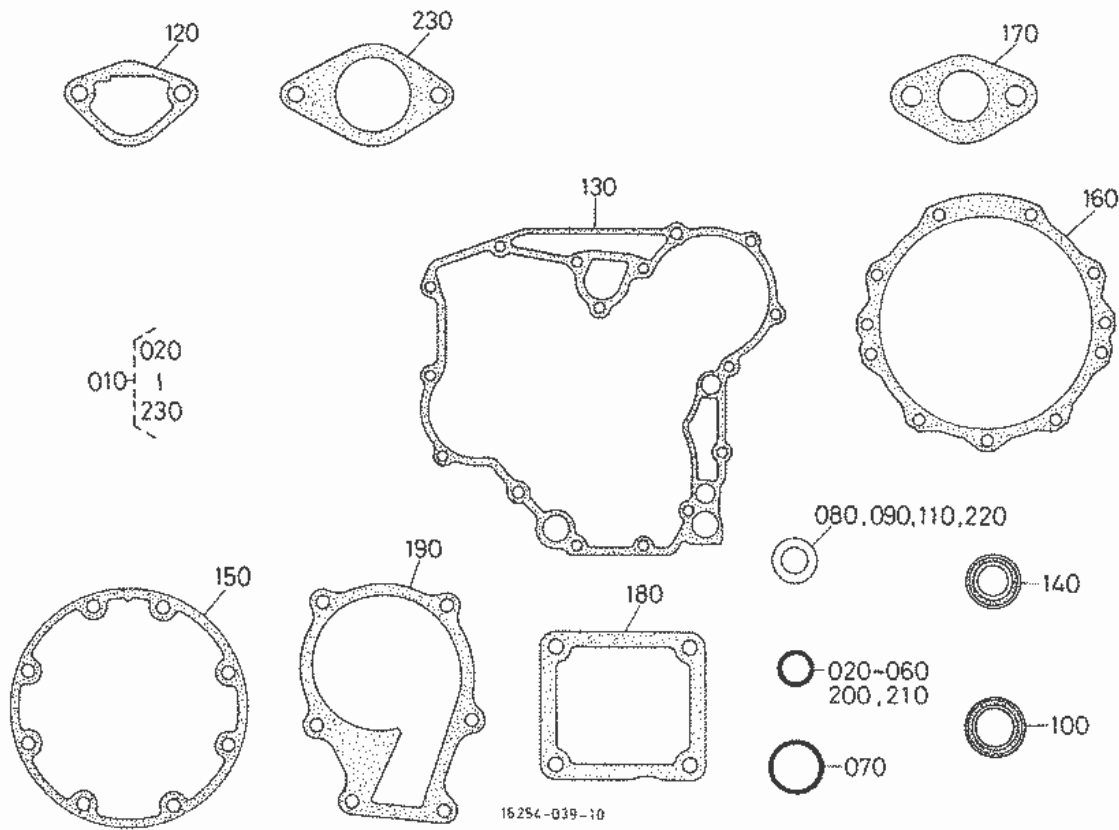

090101 LOWER GASKET KIT

Part Number	Position	Description	Notes	Stock	Picture?	Cart
07916-24866	010	KIT GASKET LOWER	S/N Break. Please Call	0		Add To Cart
07916-24867	010	KIT GASKET LOWER	S/N Break. Please Call	0		Add To Cart
04814-00100	020	O RING		0		Add To Cart
04814-00150	030	O RING	OUT OF USE S.No.;A:>=1U0007 B:>=1U0007	0	Yes	Add To Cart
04814-00160	040	O RING		0		Add To Cart
04814-06100	050	O RING	OUT OF USE S.No.;A:>=1U0007 B:>=1U0007	0		Add To Cart
04814-10280	060	RING		0		Add To Cart
04811-10460	070	O RING		6	Yes	Add To Cart
15021-33660	080	GASKET		2		Add To Cart
15471-96650	090	GASKET		3	Yes	Add To Cart
16271-04460	100	SEAL,OIL		3	Yes	Add To Cart
15601-96650	110	GASKET		8	Yes	Add To Cart
16264-52140	120	GASKET,FUEL PUMP		3	Yes	Add To Cart
16264-04130	130	GASKET,GEAR CASE		0		Add To Cart
16241-04212	140	SEAL,OIL		1	Yes	Add To Cart
16264-04360	150	GASKET,BRG.CASE		0	Yes	Add To Cart
16264-04820	160	GASKET		1		Add To Cart
16299-56260	170	GASKET		1	Yes	Add To Cart
16264-57210	180	GASKET		0		Add To Cart
16239-73430	190	GASKET,WATER PUMP	S/N Break. Please Call	4	Yes	Add To Cart
16251-73430	190	GASKET WATER PUMP	S/N Break. Please Call	0		Add To Cart
04814-10070	200	O-RING		0		Add To Cart
04814-00090	210	O RING		0	Yes	Add To Cart
1G021-96650	220	GASKET		0		Add To Cart
1G031-96650	220	GASKET		0		Add To Cart
16264-88130	230	GASKET,H/METER UNIT		2		Add To Cart

Parts Hotline : 877-260-3528

As of 06-28-2014