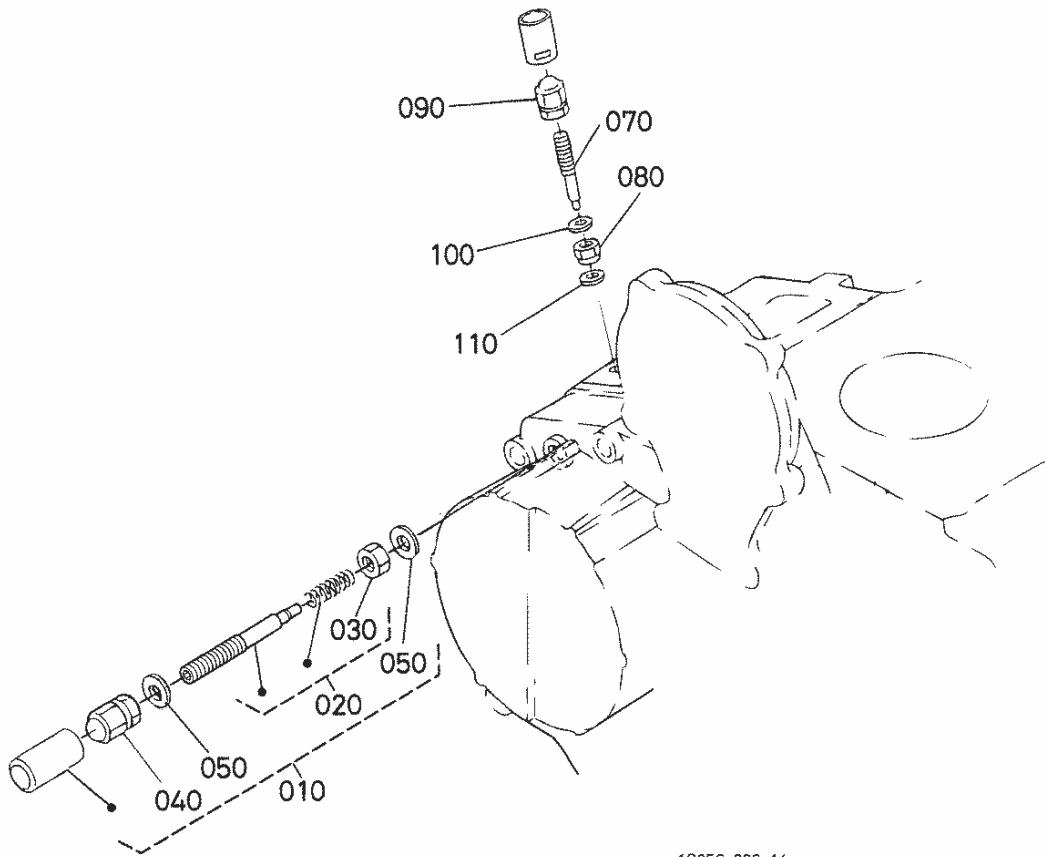

020000 IDLE APPARATUS

1G256-002-14

Part Number	Position	Description	Notes	Stock	Picture?	Cart
16271-54090	010	APPARATUS,IDLING	S/N Break. Please Call	0		Add To Cart
16271-54093	010	APPARATUS,FUEL LIMIT	S/N Break. Please Call	0		Add To Cart
16241-54102	020	ASSY BOLT,ADJUSTING	S/N Break. Please Call	0		Add To Cart
16241-54103	020	ASSY BOLT,ADJUSTING	S/N Break. Please Call	0		Add To Cart
15841-92020	030	NUT		0		Add To Cart
15841-92330	040	NUT		0		Add To Cart
15852-92330	040	NUT		0		Add To Cart
15601-96650	050	GASKET		8	Yes	Add To Cart
16241-54120	070	BOLT ADJUSTING	S/N Break. Please Call	0		Add To Cart
16241-54122	070	BOLT,ADJUSTING	S/N Break. Please Call	0		Add To Cart
1G031-54210	080	NUT,LOCK		0		Add To Cart
15841-92330	090	NUT		0		Add To Cart
15852-92330	090	NUT		0		Add To Cart
15601-96650	100	GASKET		8	Yes	Add To Cart
1G021-96650	110	GASKET		0		Add To Cart
1G031-96650	110	GASKET		0		Add To Cart