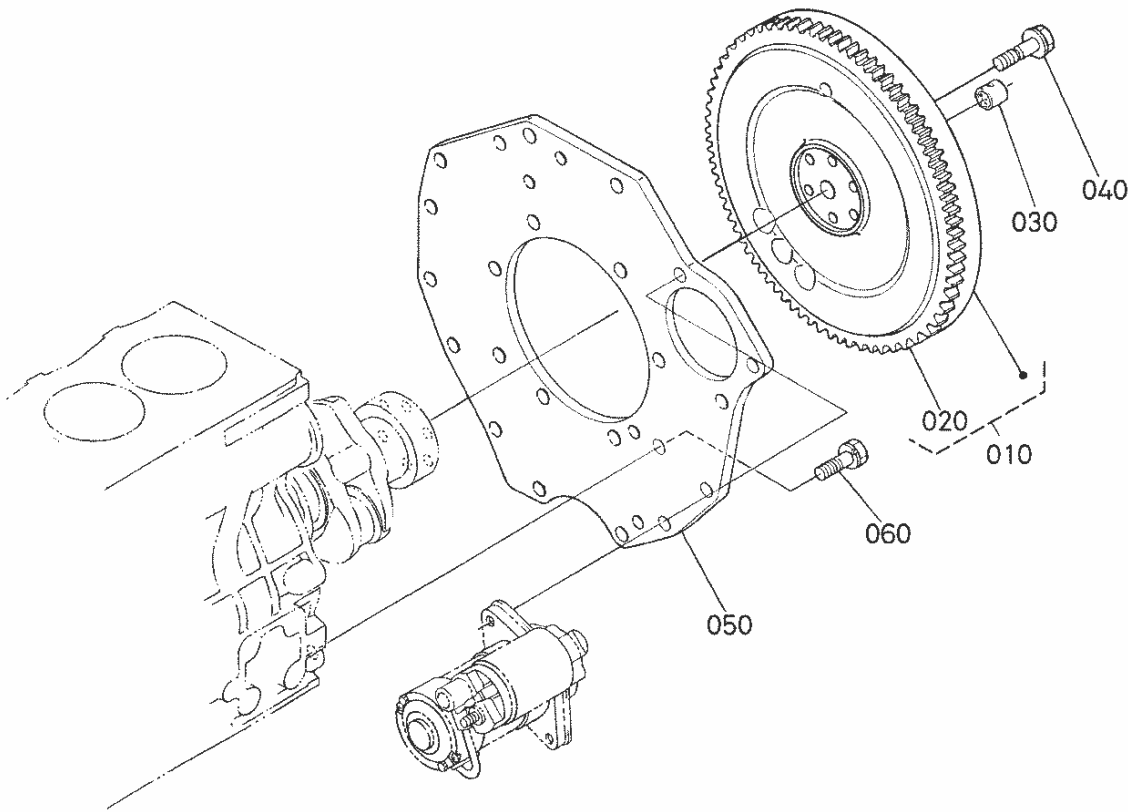

010300 FLYWHEEL

16254-033-11

Part Number	Position	Description	Notes	Stock	Picture?	Cart
17451-25010	010	COMP.FLYWHEEL	S/N Break. Please Call	0		Add To Cart
17451-25012	010	COMP.FLYWHEEL	S/N Break. Please Call	0		Add To Cart
16261-63820	020	GEAR RING	S/N Break. Please Call	0		Add To Cart
16261-63822	020	GEAR,RING	S/N Break. Please Call	0		Add To Cart
66621-14120	030	BEARING,DRIVE		4	Yes	Add To Cart
16271-25160	040	BOLT,FLYWHEEL		0		Add To Cart
6C040-58912	050	PLATE,REAR END		0		Add To Cart
15261-91190	060	BOLT		0		Add To Cart

Parts Hotline : 877-260-3528

As of 06-28-2014