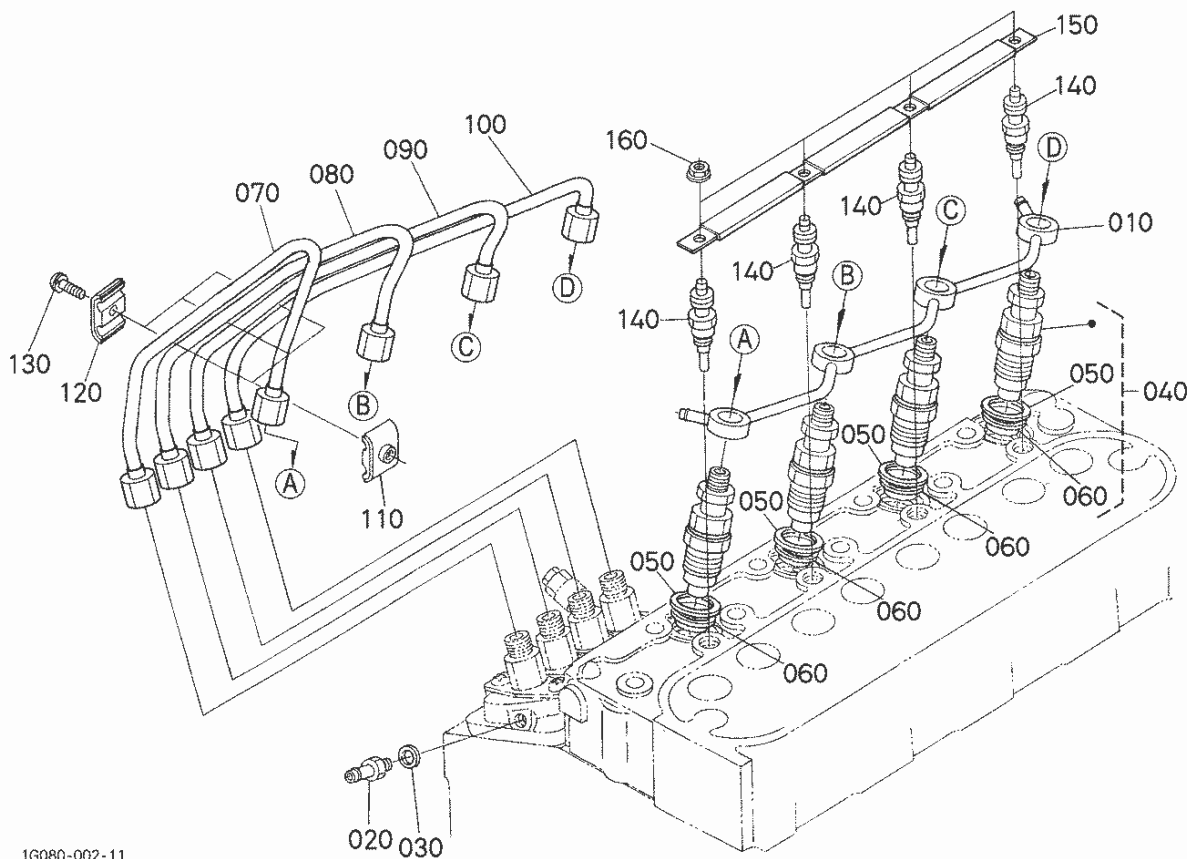

020602 NOZZLE HOLDER AND GLOW PLUG

1G080-002-11

Part Number	Position	Description	Notes	Stock	Picture?	Cart
16271-42502	010	ASSY PIPE,OVER FLOW		0		Add To Cart
15841-51360	020	SCREW,AIR BLEEDER		0		Add To Cart
15601-96650	030	GASKET		8	Yes	Add To Cart
1G065-53900	040	KIT HOLDER,NOZZLE		0		Add To Cart
15841-53622	050	GASKET		13	Yes	Add To Cart
19077-53650	060	SEAL,HEAT		4	Yes	Add To Cart
16271-53712	070	PIPE,INJECTION		0		Add To Cart
16271-53722	080	PIPE,INJECTION		0		Add To Cart
16271-53732	090	PIPE,INJECTION		0		Add To Cart
16271-53742	100	PIPE,INJECTION		0		Add To Cart
15841-53850	110	CLAMP,PIPE		0	Yes	Add To Cart
15841-53860	120	CLAMP,PIPE		0	Yes	Add To Cart
03024-50520	130	SCREW,SEMS(PAN HEAD)		4	Yes	Add To Cart
16851-65510	140	GLOW PLUG		0		Add To Cart
16271-65560	150	CORD,GLOW PLUG		0		Add To Cart
02761-50040	160	NUT,FLANGE		0	Yes	Add To Cart