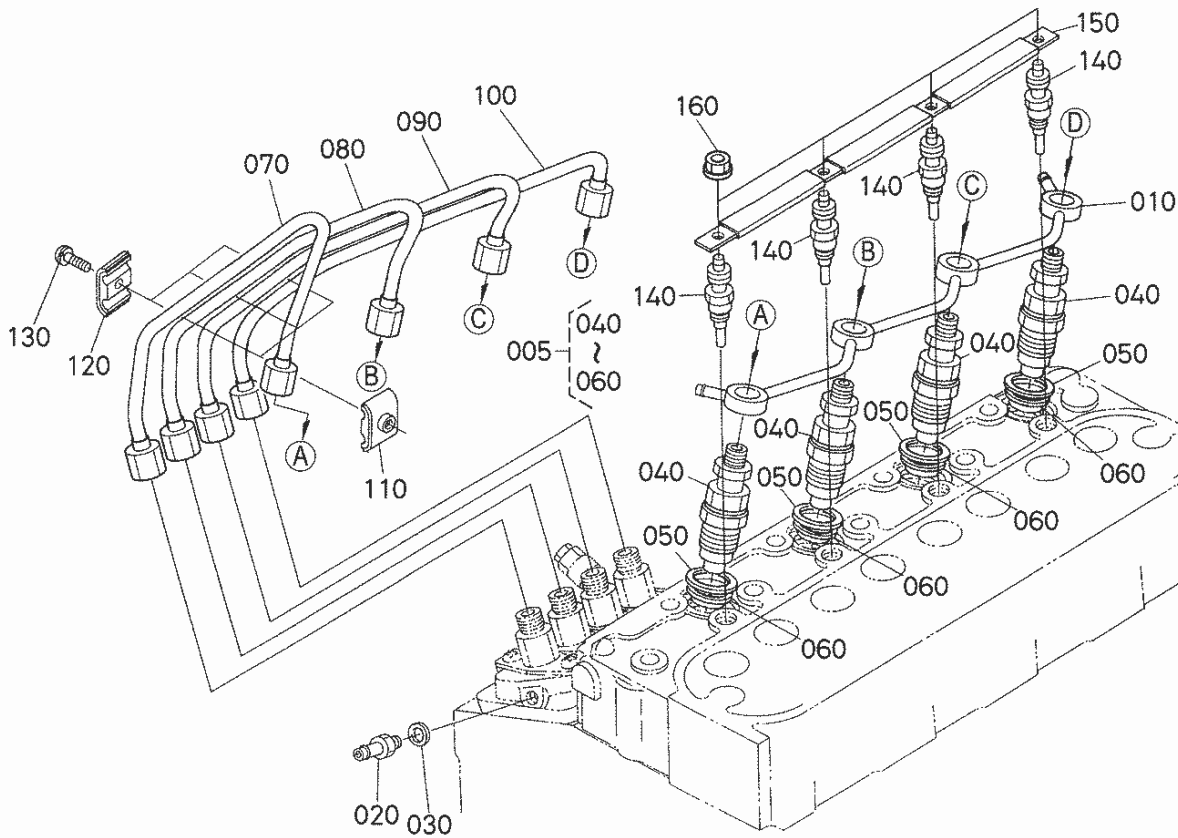

020601 NOZZLE HOLDER AND GLOW PLUG

1G072-004-11

Part Number	Position	Description	Notes	Stock	Picture?	Cart
16032-53900	005	KIT HOLDER,NOZZLE		0		Add To Cart
16271-42502	010	ASSY PIPE,OVER FLOW		0		Add To Cart
15841-51360	020	SCREW,AIR BLEEDER		0		Add To Cart
15601-96650	030	GASKET		8	Yes	Add To Cart
16032-53000	040	ASSY HOLDER,NOZZLE		0		Add To Cart
15841-53622	050	GASKET		13	Yes	Add To Cart
19077-53650	060	SEAL,HEAT		4	Yes	Add To Cart
16271-53712	070	PIPE,INJECTION		0		Add To Cart
16271-53722	080	PIPE,INJECTION		0		Add To Cart
16271-53732	090	PIPE,INJECTION		0		Add To Cart
16271-53742	100	PIPE,INJECTION		0		Add To Cart
15841-53850	110	CLAMP,PIPE		0	Yes	Add To Cart
15841-53860	120	CLAMP,PIPE		0	Yes	Add To Cart
03024-50520	130	SCREW,SEMS(PAN HEAD)		4	Yes	Add To Cart
16851-65510	140	GLOW PLUG		0		Add To Cart
16271-65560	150	CORD,GLOW PLUG		0		Add To Cart
02761-50040	160	NUT,FLANGE		0	Yes	Add To Cart
04013-60040	170	WASHER, PLAIN	S/N Break. Please Call	0	Yes	Add To Cart