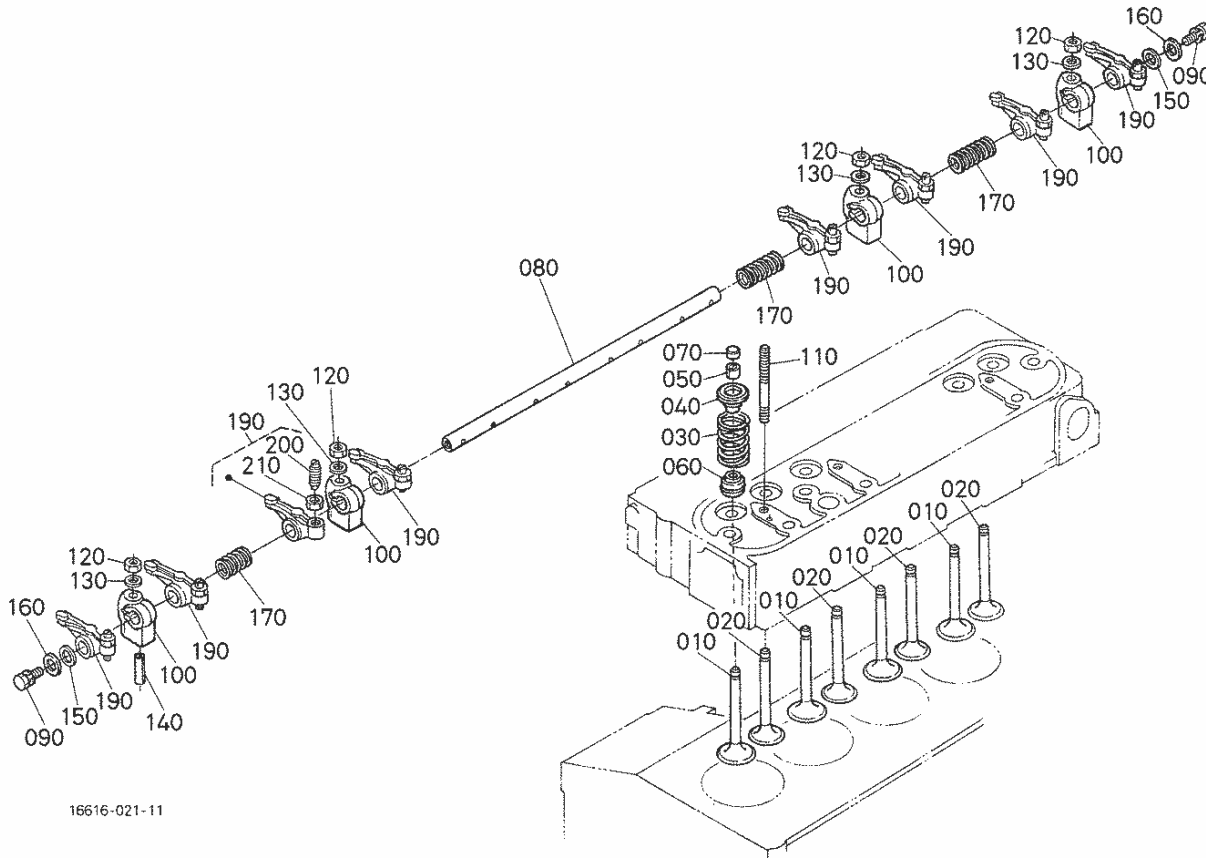

060000 VALVE AND ROCKER ARM

16616-021-11

Part Number	Position	Description	Notes	Stock	Picture?	Cart
16241-13110	010	VALVE,INLET		0		Add To Cart
16241-13120	020	VALVE,EXHAUST		0		Add To Cart
16271-13240	030	SPRING,VALVE		0		Add To Cart
16261-13330	040	RETAINER,SPRING		0		Add To Cart
16261-13330	040	RETAINER,SPRING		0		Add To Cart
15261-13360	050	COLLET,VALVE SPRING	SET	0		Add To Cart
1C010-13150	060	SEAL,VALVE STEM		6	Yes	Add To Cart
16241-13280	070	CAP,VALVE		0		Add To Cart
16241-14264	080	SHAFT,ROCKER ARM		0		Add To Cart
01023-50610	090	BOLT,SEMS		4	Yes	Add To Cart
16241-14350	100	BRACKET,ROCKER ARM		0		Add To Cart
16241-14410	110	STUD		0		Add To Cart
15261-92010	120	NUT		0		Add To Cart
15261-94010	130	WASHER,PLAIN		0		Add To Cart
05411-00428	140	PIN,SPRING		8	Yes	Add To Cart
16241-14430	150	WASHER,R-ARM.SHAFT		0		Add To Cart
15841-94022	160	WASHER,PLAIN		0		Add To Cart
16241-14310	170	SPRING,ROCKER ARM		0		Add To Cart
16241-14032	190	ASSY ROCKER ARM		0		Add To Cart
16241-14230	200	SCREW,ADJUSTING		0		Add To Cart
16241-14240	210	NUT		0		Add To Cart