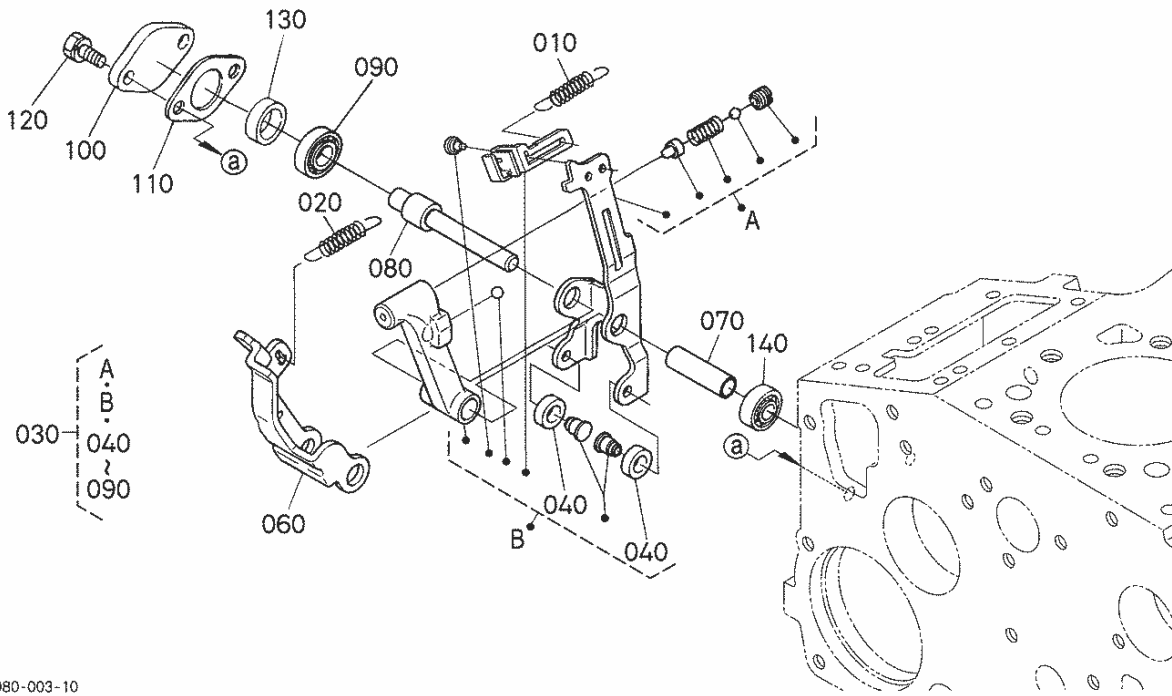

Parts Hotline : 877-260-3528

As of 06-28-2014

020401 GOVERNOR

16614-014-15

Part Number	Position	Description	Notes	Stock	Picture?	Cart
16271-56480	010	SPRING,START		0		Add To Cart
16271-56413	020	SPRING,GOVERNOR	S/N Break. Please Call	0		Add To Cart
16271-56414	020	SPRING,GOVERNOR	S/N Break. Please Call	1	Yes	Add To Cart
16224-56055	030	ASSY LEVER FORK		0		Add To Cart
19484-55440	040	ROLLER		0		Add To Cart
16222-56130	050	LEVER,FORK		0		Add To Cart
16241-56153	060	SHAFT,FORK LEVER		0		Add To Cart
16241-94010	070	WASHER,PLAIN		0		Add To Cart
16241-56330	080	BEARING,MINIATURIZE		0		Add To Cart
04612-00090	090	CIR-CLIP,EXTERNAL		0		Add To Cart
16241-56250	100	COVER,FORK LEV.SHAFT		0		Add To Cart
16299-56260	110	GASKET		1	Yes	Add To Cart
01023-50614	120	BOLT,SEMS		10	Yes	Add To Cart
16241-56210	130	COLLAR		0		Add To Cart
16241-56340	140	BEARING,MINIATURIZE		0		Add To Cart

020402 GOVERNOR

1G080-003-10

Part Number	Position	Description	Notes	Stock	Picture?	Cart
16271-56480	010	SPRING,START		0		Add To Cart
16271-56414	020	SPRING,GOVERNOR	S/N Break. Please Call	1	Yes	Add To Cart
1G043-56410	020	SPRING,GOVERNOR	S/N Break. Please Call	0		Add To Cart
16224-56010	030	ASSY LEVER FORK	S/N Break. Please Call	0		Add To Cart
1G072-56010	030	ASSY LEVER FORK	S/N Break. Please Call	0		Add To Cart
1G072-56013	030	ASSY LEVER FORK	S/N Break. Please Call	0		Add To Cart
1G072-56014	030	ASSY LEVER,FORK	S/N Break. Please Call	0		Add To Cart
19484-55440	040	ROLLER		0		Add To Cart
1G032-56130	060	LEVER,FORK		0		Add To Cart
1G032-56150	070	SHAFT,FORK LEVER		0		Add To Cart
1G032-56470	080	SHAFT,FORK LEVER		0		Add To Cart
16241-56330	090	BEARING,MINIATURIZE		0		Add To Cart
16241-56250	100	COVER,FORK LEV.SHAFT		0		Add To Cart
16299-56260	110	GASKET		1	Yes	Add To Cart
01023-50614	120	BOLT,SEMS		10	Yes	Add To Cart
16241-56210	130	COLLAR		0		Add To Cart
16241-56340	140	BEARING,MINIATURIZE		0		Add To Cart