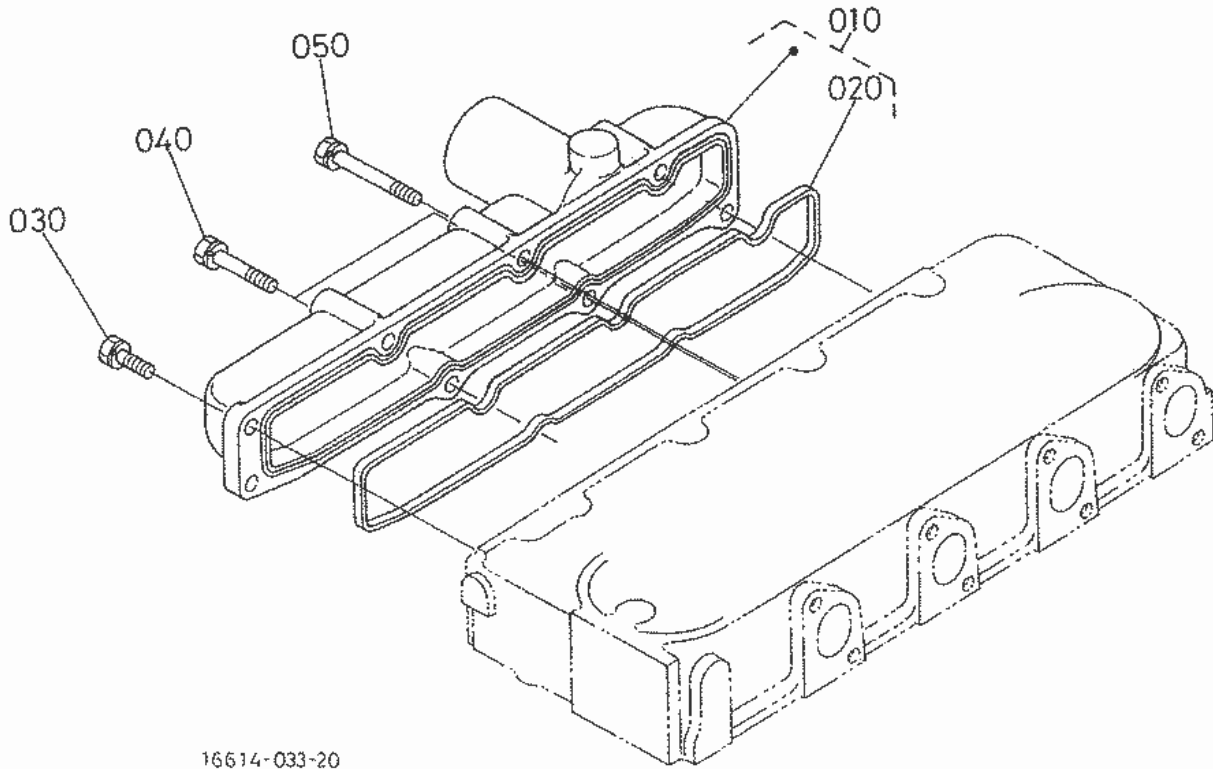

060101 INLET MANIFOLD

16614-033-20

Part Number	Position	Description	Notes	Stock	Picture?	Cart
16271-11770	010	ASSY MANIFOLD, INLET		0		Add To Cart
16241-11820	020	GASKET, IN-MANIFOLD		0		Add To Cart
01023-50618	030	BOLT, SEMS		10	Yes	Add To Cart
01023-50630	040	BOLT, SEMS		7	Yes	Add To Cart
01023-60650	050	BOLT		0		Add To Cart

Parts Hotline : 877-260-3528

As of 06-28-2014