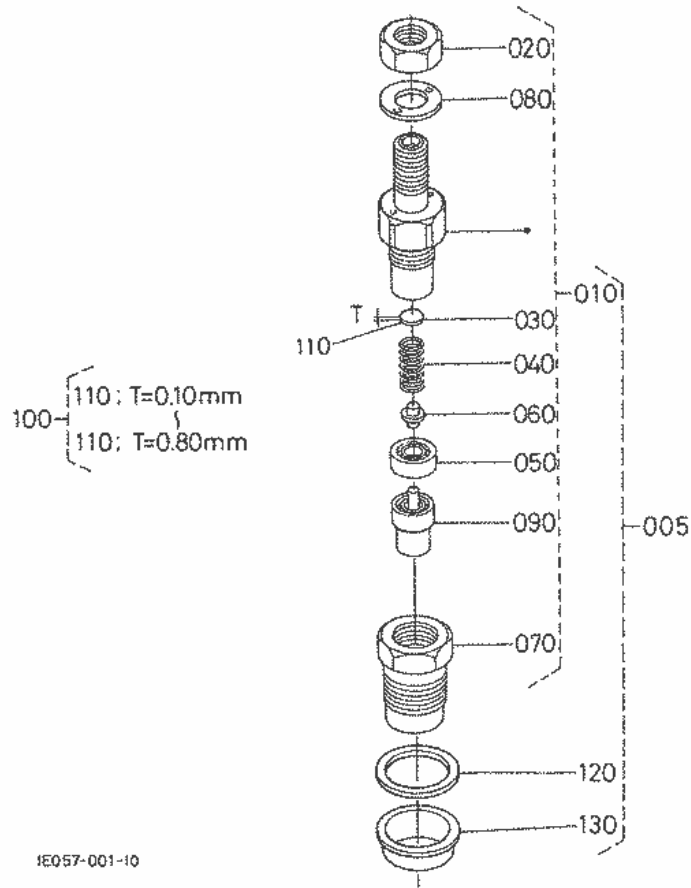

020701 NOZZLE HOLDER [COMPONENT PARTS]

Part Number	Position	Description	Notes	Stock	Picture?	Cart
16032-53900	005	KIT HOLDER,NOZZLE		0		Add To Cart
16032-53000	010	ASSY HOLDER,NOZZLE		0		Add To Cart
16032-92030	020	NUT		0		Add To Cart
16032-53230	030	WASHER,ADJUSTING		0		Add To Cart
16032-53170	040	SPRING,NOZZLE		0		Add To Cart
16032-53350	050	SPACER,DISTANCE		0		Add To Cart
16032-53160	060	PUSH ROD		0		Add To Cart
16032-53280	070	NUT,NOZZLE		0		Add To Cart
16032-94040	080	WASHER,PLAIN		0		Add To Cart
16032-53610	090	PIECE NOZZLE		0		Add To Cart
16032-98100	100	ASSY WASHER,ADJUST	OPTION	0		Add To Cart
16032-98500	110	WASHER,ADJUSTING	0.10mm	0		Add To Cart
16032-98510	110	WASHER,ADJUSTING	0.20mm	0		Add To Cart
16032-98520	110	WASHER,ADJUSTING	0.30mm	0		Add To Cart
16032-98530	110	WASHER,ADJUSTING	0.40mm	0		Add To Cart
16032-98540	110	WASHER,ADJUSTING	0.50mm	0		Add To Cart
16032-98550	110	WASHER,ADJUSTING	0.52mm	0		Add To Cart
16032-98560	110	WASHER,ADJUSTING	0.54mm	0		Add To Cart
16032-98570	110	WASHER,ADJUSTING	0.56mm	0		Add To Cart
16032-98580	110	WASHER,ADJUSTING	0.58mm	0		Add To Cart
16032-98590	110	WASHER,ADJUSTING	0.80mm	0		Add To Cart
15841-53622	120	GASKET		13	Yes	Add To Cart
19077-53650	130	SEAL,HEAT		4	Yes	Add To Cart

Parts Hotline : 877-260-3528

As of 06-28-2014