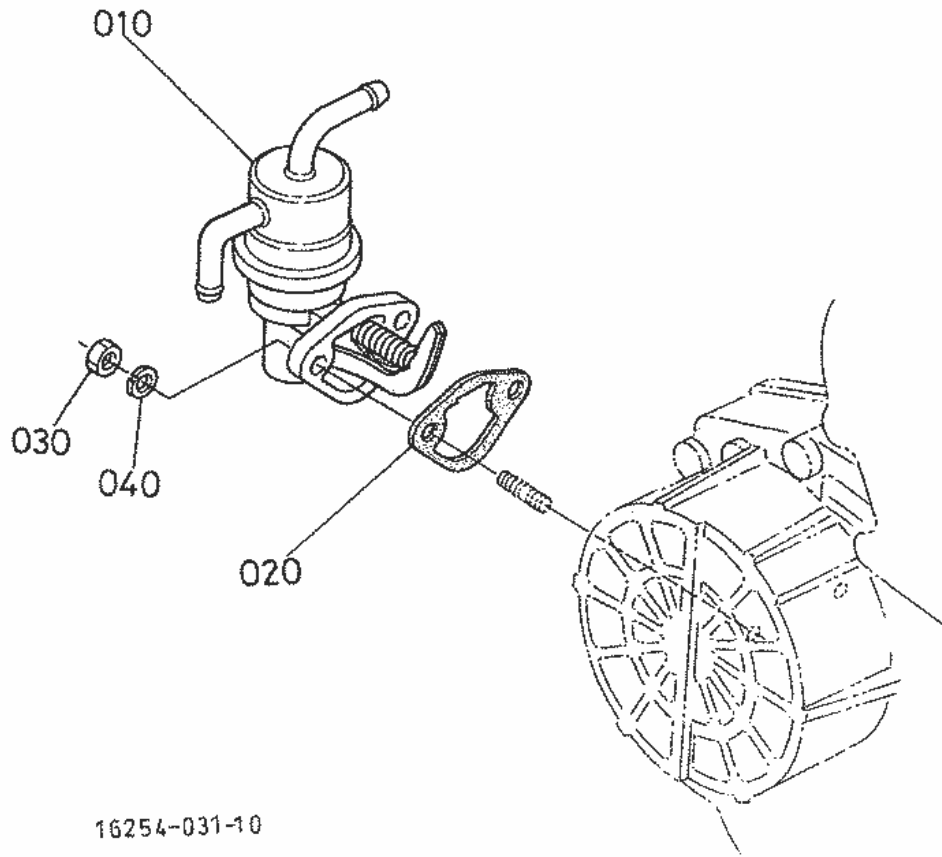

030100 FUEL PUMP(MECHANICAL)

Part Number	Position	Description	Notes	Stock	Picture?	Cart
16241-52032	010	ASSY PUMP,FUEL		1	Yes	Add To Cart
16264-52140	020	GASKET,FUEL PUMP		3	Yes	Add To Cart
02056-50060	030	HEX.NUT		33	Yes	Add To Cart
04512-50060	040	WASHER,SPRING LOCK		0		Add To Cart

Parts Hotline : 877-260-3528

As of 06-28-2014